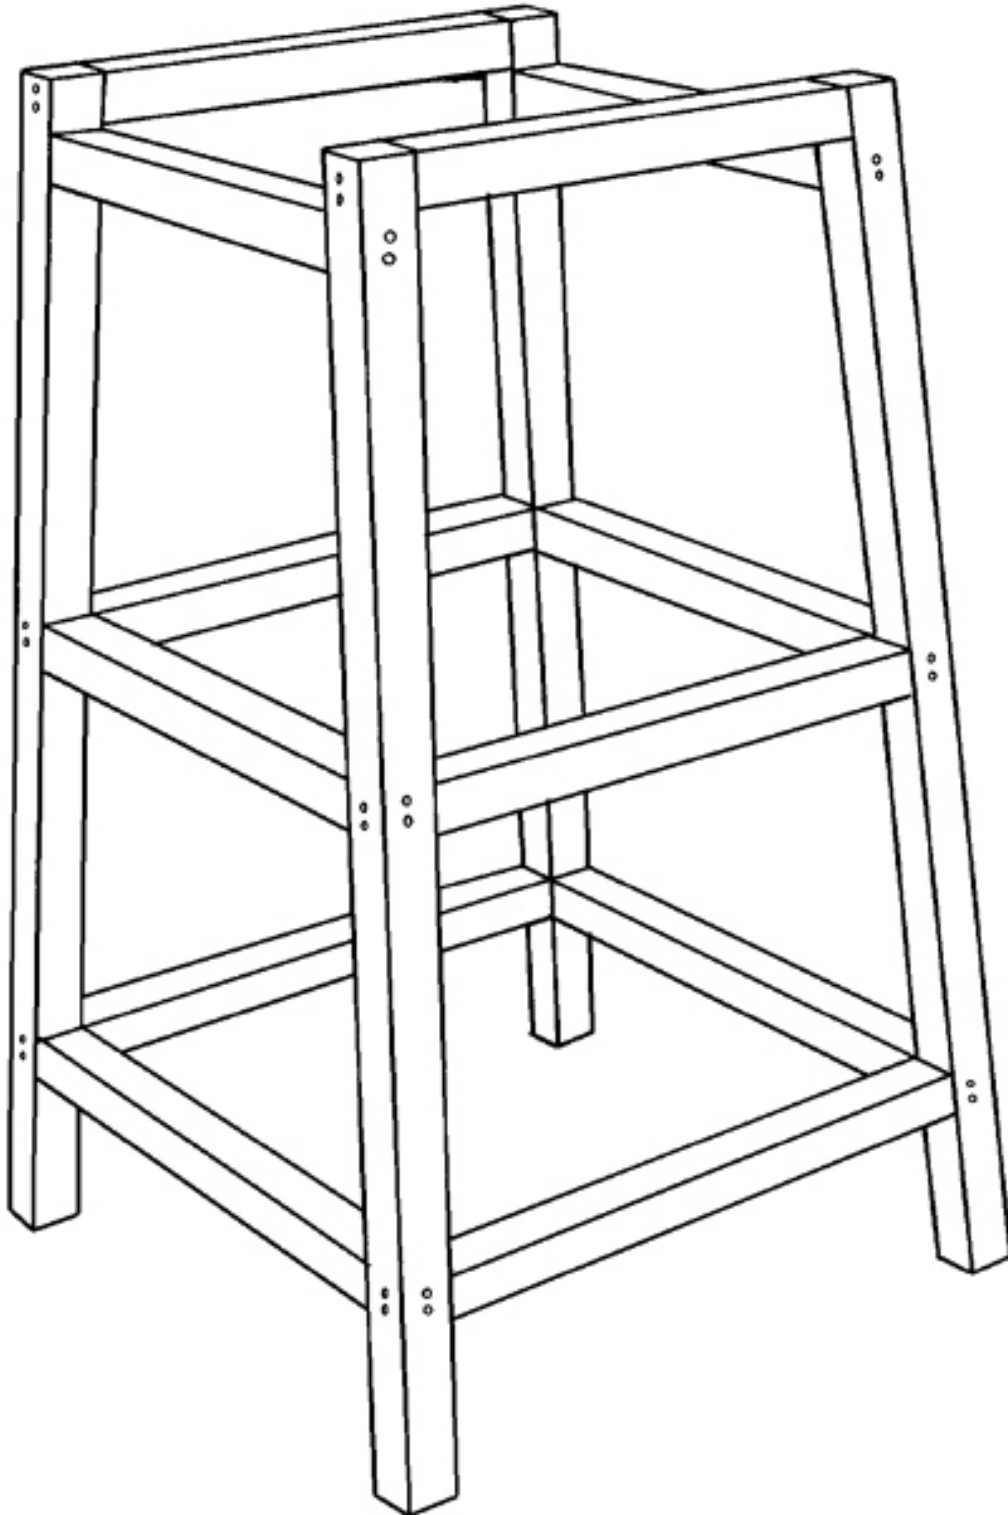

Generation Line

BY C.R. PLASTIC PRODUCTS INC

TB03-TB03C

Generation Line

BY C.R. PLASTIC PRODUCTS INC

TB03-TB03C

A X 2

2 1/2" / 64 mm

E X 24

2" / 51mm (! FOR ATTACHING TABLE)

X 4

12" / 305 mm

B X 2

15" / 381 mm

C X 2

17" / 432 mm