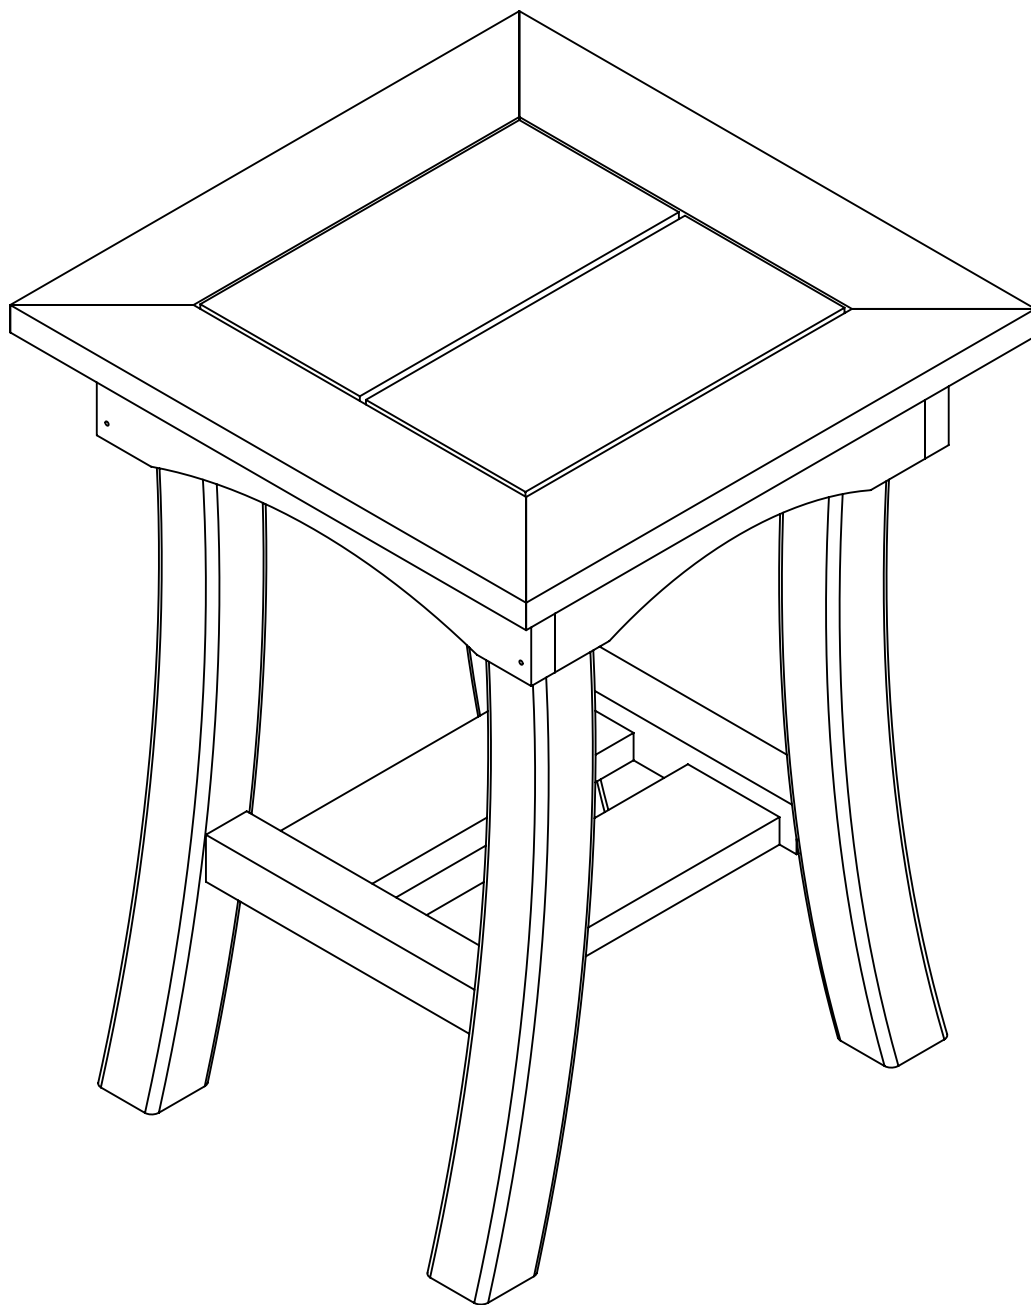

Bay Breeze
Coastal Collection

DST 168

#2

2" / 51mm

Ⓔ x4

2 1/2" / 63mm

Ⓓ x8

800.490.1283