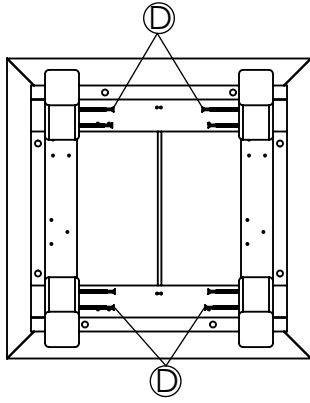

1
A x1
C x4
D x8