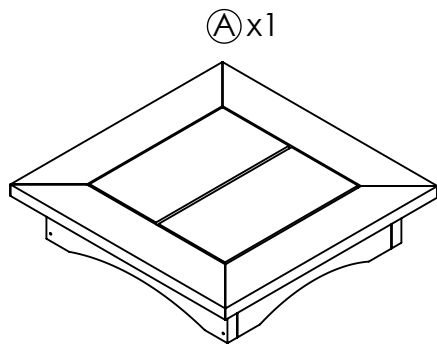

Bay Breeze
Coastal Collection

DST 168

#2

2" / 51mm

Ⓔ x4

2 1/2" / 63mm

Ⓓ x8

800.490.1283