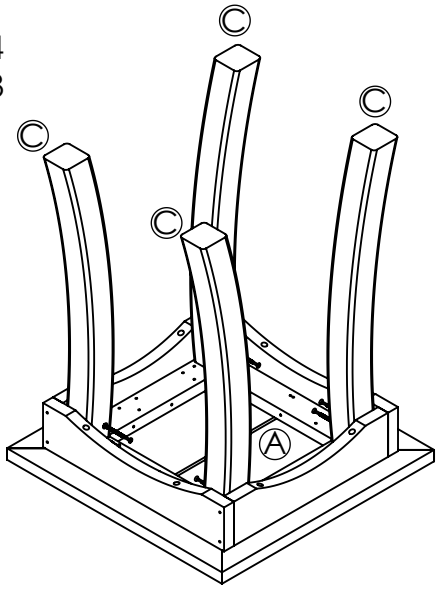

Bay Breeze
Coastal Collection

DST 168

#2

2" / 51mm

Ⓔ x4

2 1/2" / 63mm

Ⓓ x8

800.490.1283

FAX 519.271.8544

crpproducts.com

1
A x1
C x4
D x8

2
B x1
E x4