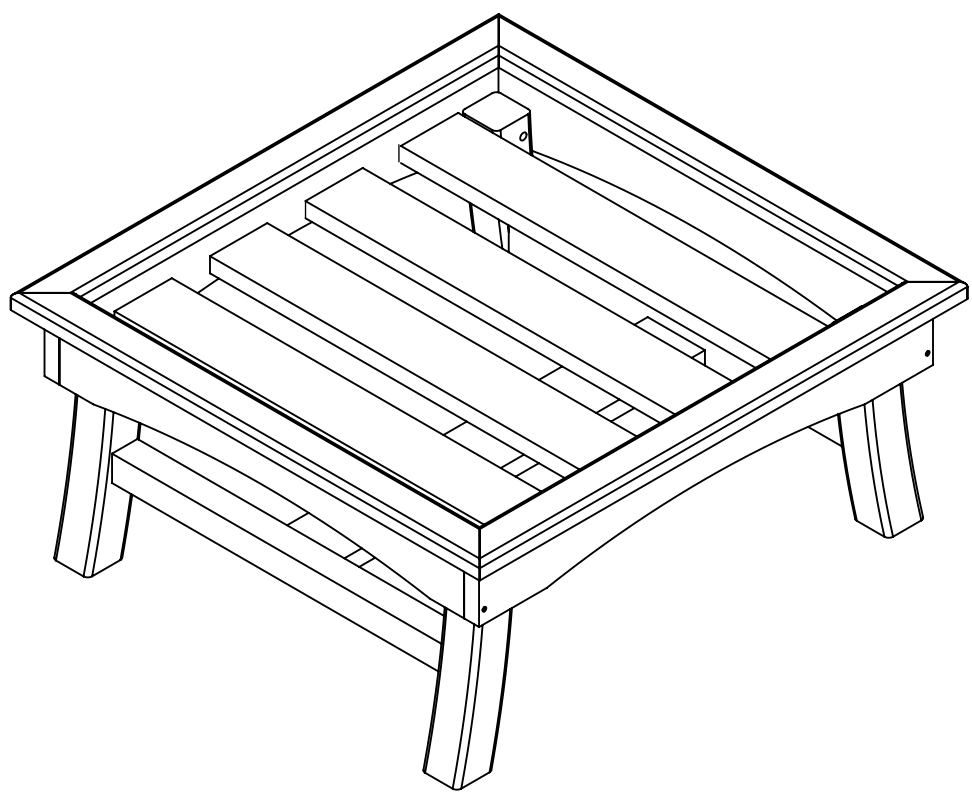

Bay Breeze
Coastal Collection

DSO 172

#2

2 1/2" / 63mm

2" / 51mm

800.490.1283

FAX 519.271.8544

crpproducts.com

1
Ⓐx1
Ⓒx4
Ⓓx8

2
Ⓑx1
Ⓔx4