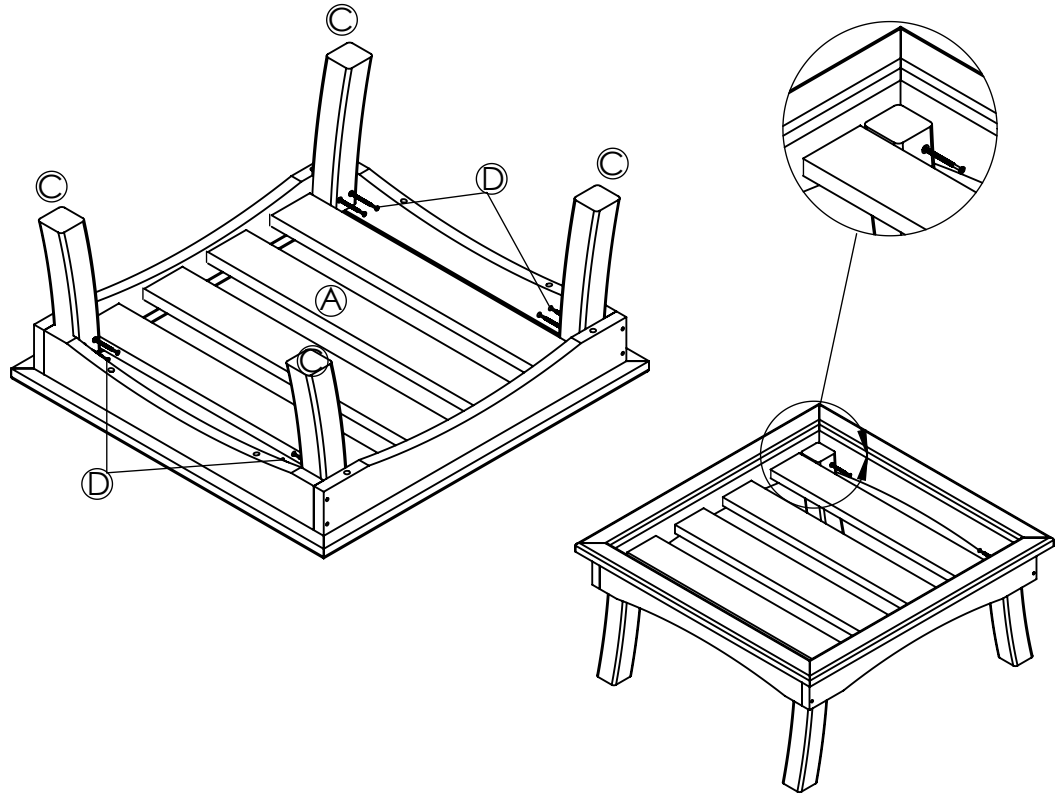

Bay Breeze
Coastal Collection

DSO 172

#2

2 1/2" / 63mm

2" / 51mm

800.490.1283

FAX 519.271.8544

crpproducts.com

1
Ⓐx1
Ⓒx4
Ⓓx8

2
Ⓑx1
Ⓔx4