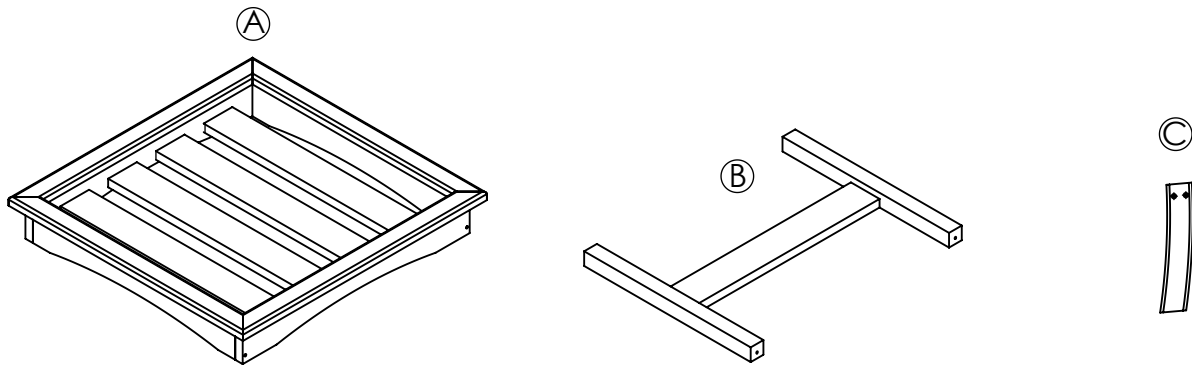

Bay Breeze
Coastal Collection

DSO 172

#2

2 1/2" / 63mm

2" / 51mm

800.490.1283

FAX 519.271.8544

crpproducts.com

1
Ⓐx1
Ⓒx4
Ⓓx8

2
Ⓑx1
Ⓔx4