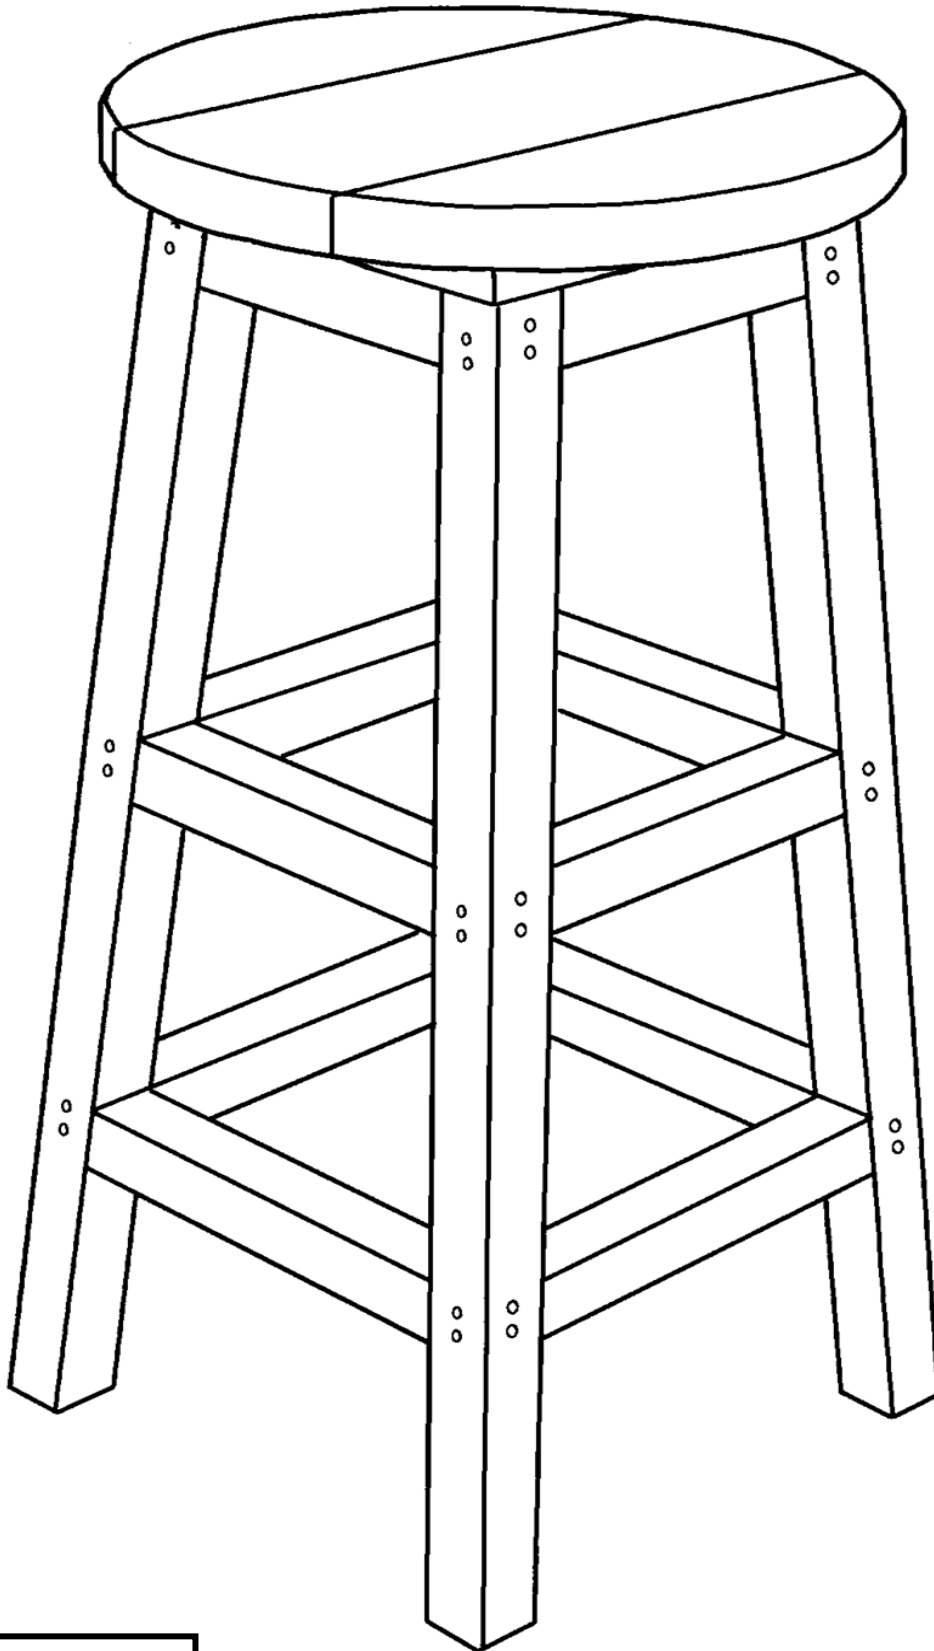

Generation Line

BY C.R. PLASTIC PRODUCTS INC

C21

Generation Line

BY C.R. PLASTIC PRODUCTS INC

C21

(A) X 2

(E) X 1

2 1/2" / 64 mm

(F) X 28

6" / 152mm

(B) X 2

7 7/8" / 200mm

(C) X 2

9 3/8" / 238mm

(D) X 2